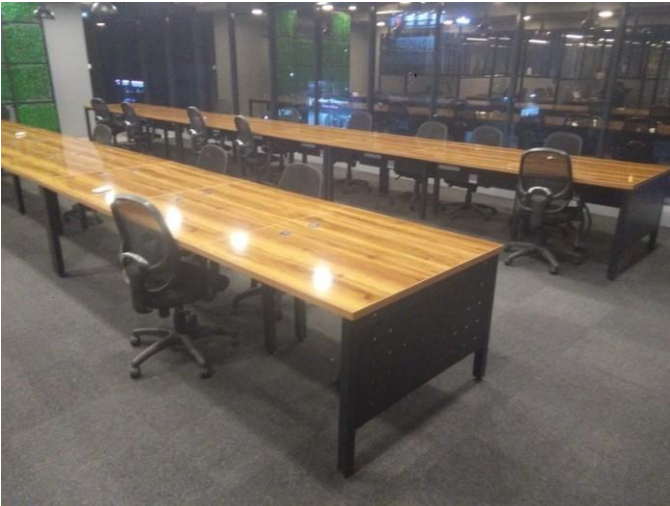

Rise VC

Cloud VC

Alex

Jupiter VC

Lounge Chairs

Metro Sofa with Cushion

Sahasra Interiors & Infra

SITE IMAGES