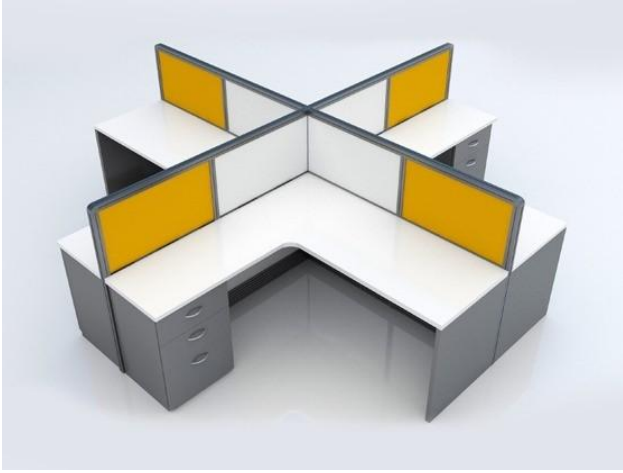

Sahasra Interiors & Infra

THOUGHTFUL OFFICE FURNITURE SOLUTIONS

Sahasra Interiors & Infra

Workstations

N Series

Y Series

50 x 50 mm Powder Coated MS Legs with Raceway,
25mm PLPB Table top, 8mm sandwiched Glass/ 50mm tile Dividers

X Series

P Series

50 x 25 mm Powder Coated MS Legs with Raceway, 25mm PLPB Table
top, 8mm sandwiched Glass Dividers

Sahasra Interiors & Infra

Cube X Series

Cube Series

Sahasra Interiors & Infra

Z Series

Sahasra Interiors & Infra

Arc Eco

N Desk Prime

Elements

Slate

P Desk

Arc

Size : 5.5 x 2.5 Ft and Custom Sizes

SPECIFICATIONS

Max. Load Capacity:
154lbs/70kg
Speed:
25mm/s
Power Type:
100V-240V
Decibel:
<50dB
Stroke:
19.7"/500mm
Height Range:
28.0"-47.6"/710-1210mm
Recommended Tabletop Dimensions:
39.4" -63.0"/1000-1600mm(Width)
19.7" -31.5"/500-800mm(Depth)
Frame Color: ■ ■ ■ □