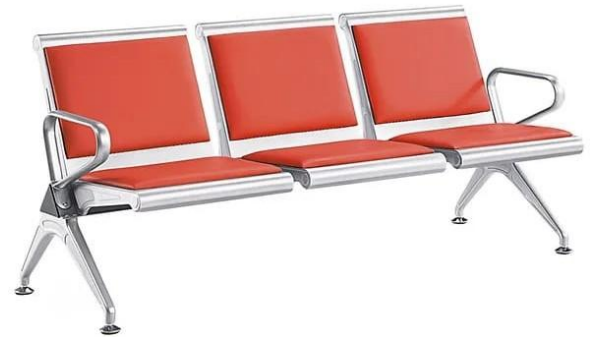

Rise VC

Cloud VC

Alex

Jupiter VC

Lounge Chairs

Metro Sofa with Cushion

Sahasra Interiors & Infra

SITE IMAGES